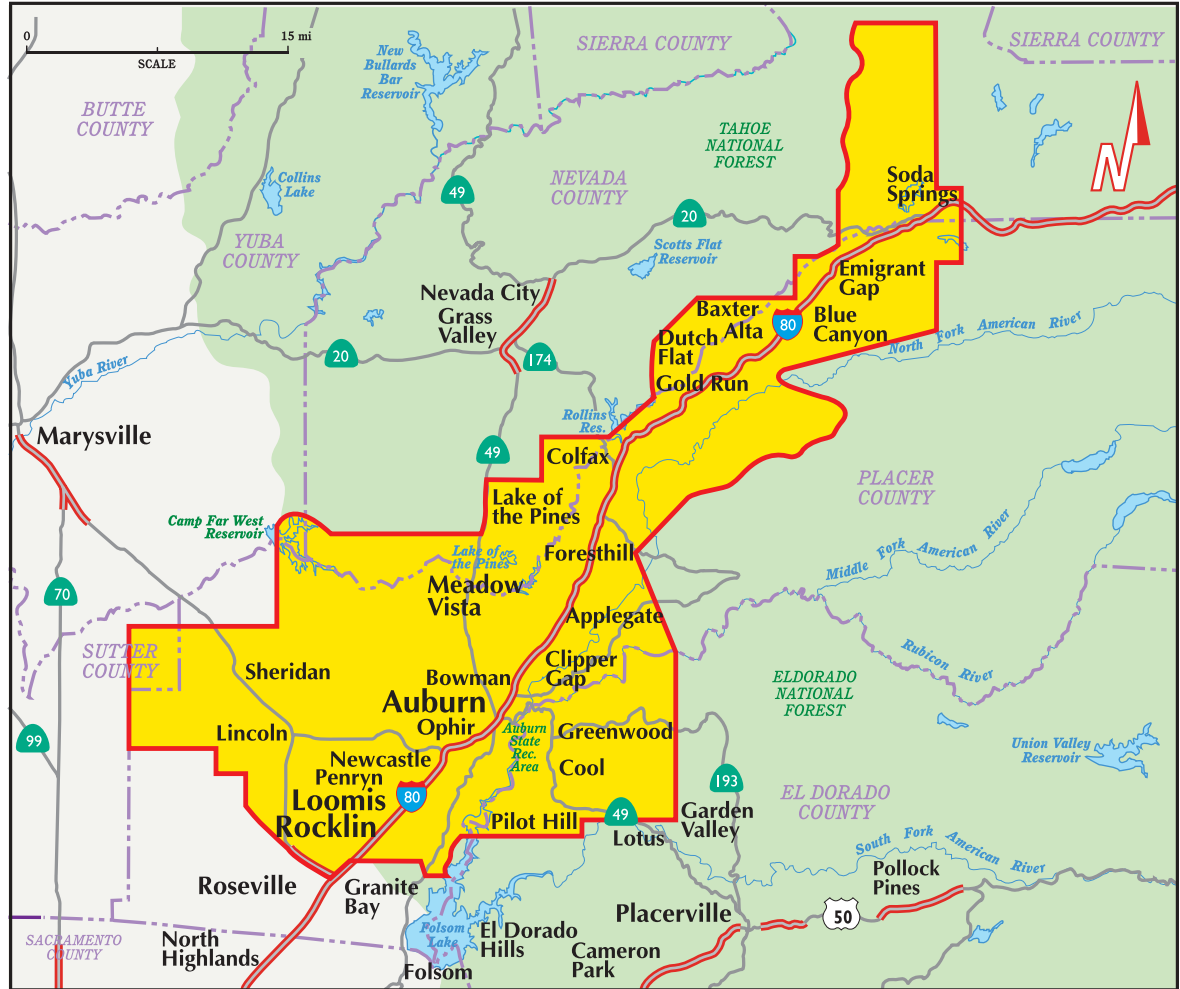

Auburn, Colfax, Lincoln, Loomis, & Rocklin

Population* 219,574

Households* 78,962

Businesses* 8,091

Communities

| | |
|--------------|-------------------|
| Alta | Greenwood |
| Applegate | Lake of the Pines |
| Auburn | Lincoln |
| Baxter | Loomis |
| Blue Canyon | Meadow Vista |
| Bowman | Newcastle |
| Clipper Gap | Ophir |
| Colfax | Penryn |
| Cool | Pilot Hill |
| Dutch Flat | Rocklin |
| Emigrant Gap | Sheridan |
| Foresthill | Soda Springs |
| Gold Run | Weimer |
| Granite Bay† | |

Zip Codes

| | | | |
|-------|-------|-------|--------|
| 95602 | 95648 | 95681 | 95717 |
| 95603 | 95650 | 95701 | 95722 |
| 95604 | 95658 | 95703 | 95728 |
| 95614 | 95663 | 95713 | 95736 |
| 95631 | 95664 | 95714 | 95746† |
| 95635 | 95677 | 95715 | 95765 |

Distribution Area

The Valley Yellow Pages is delivered door-to-door, free of charge, to businesses and households throughout the Auburn, Lincoln, Loomis, & Rocklin distribution area.

 Boundary areas as shown are approximate (Map not to scale)