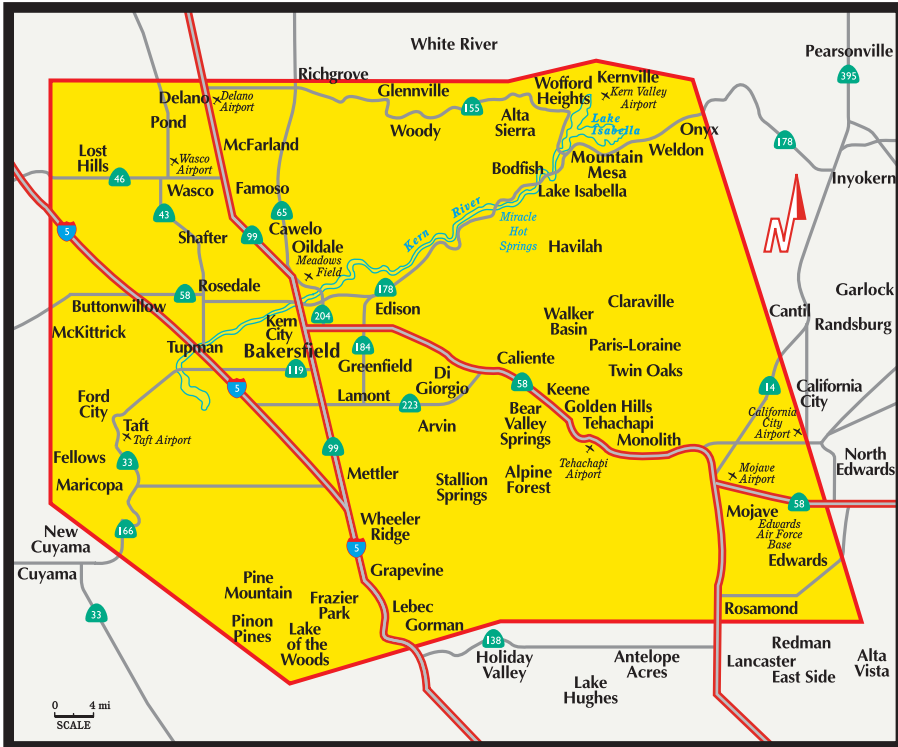

Bakersfield-Kern

Population*

839,273

Households*

253,169

Businesses*

23,384

Distribution Area

The Valley Yellow Pages is delivered door-to-door, free of charge, to businesses and households throughout the Bakersfield-Kern distribution area.

Boundary areas as shown are approximate (Map not to scale)

Local Search Association Publisher Code 0636
Local Search Association Directory Code 005105

Communities

- | | | | |
|---------------------|-------------------|----------------|------------------|
| Alpine Forest | Fellows | Lost Hills | Rosedale |
| Alta Sierra | Ford City | Maricopa | Shafter |
| Arvin | Frazier Park | McFarland | Stallion Springs |
| Bakersfield | Glennville | McKittrick | Taft |
| Bear Valley Springs | Golden Hills | Mettler | Tehachapi |
| Bodfish | Gorman | Mojave | Tupman |
| Buttonwillow | Grapevine | Monolith | Twin Oaks |
| Caliente | Greenfield | Mountain Mesa | Walker Basin |
| California City | Havilah | North Edwards | Wasco |
| Cawelo | Keene | Oildale | Weldon |
| Clarville | Kern City | Onyx | Wheeler Ridge |
| Delano | Kernville | Paris-Lorraine | Wofford Heights |
| Di Giorgio | Lake Isabella | Pine Mountain | Woody |
| Edison | Lake of the Woods | Pinon Pines | |
| Edwards | Lamont | Pond | |
| Famoso | Lebec | Rosamond | |

Zip Codes

- | | | | | | |
|-------|-------|-------|-------|-------|-------|
| 93203 | 93238 | 93263 | 93305 | 93383 | 93531 |
| 93205 | 93240 | 93268 | 93306 | 93386 | 93560 |
| 93206 | 93241 | 93276 | 93307 | 93501 | 93561 |
| 93215 | 93243 | 93280 | 93308 | 93502 | 93581 |
| 93220 | 93249 | 93283 | 93309 | 93504 | |
| 93222 | 93250 | 93285 | 93311 | 93505 | |
| 93224 | 93251 | 93287 | 93312 | 93518 | |
| 93225 | 93252 | 93301 | 93313 | 93523 | |
| 93226 | 93255 | 93304 | 93314 | 93524 | |