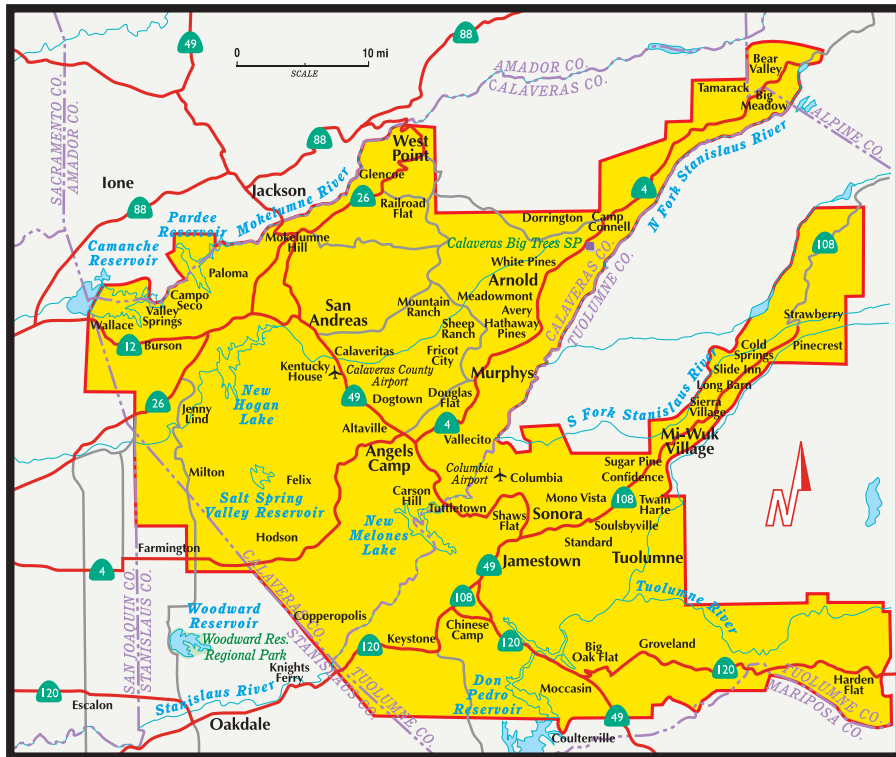

# Calaveras, Tuolumne & Western Alpine Counties

**Population\***

**97,751**

**Households\***

**40,374**

**Businesses\***

**5,799**

## Distribution Area

The Valley Yellow Pages is delivered door-to-door, free of charge, to businesses and households throughout the Calaveras, Tuolumne & Western Alpine Counties distribution area.

Boundary areas as shown are approximate (Map not to scale)

## Communities

Altaville	Copperopolis	Milton	Soulsbyville
Angels Camp	Dorrington	Mi-Wuk Village	Standard
Arnold	Douglas Flat	Moccasin	Strawberry
Avery	Farmington	Mokelumne Hill	Sugar Pine
Bear Valley	Felix	Mono Vista	Tamarack
Big Meadow	Fricot City	Mountain Ranch	Tuolumne
Big Oak Flat	Glencoe	Murphys	Tuttletown
Burson	Groveland	Paloma	Twain Harte
Calaveritas	Harden Flat	Pinecrest	Vallecito
Camp Connell	Hathaway Pines	Railroad Flat	Valley Springs
Campo Seco	Jamestown	San Andreas	Wallace
Carson Hill	Jenny Lind	Shaws Flat	West Point
Chinese Camp	Kentucky House	Sheep Ranch	White Pines
Cold Springs	Keystone	Sierra Village	
Columbia	Long Barn	Slide Inn	
Confidence	Meadowmont	Sonora	

## Zip Codes

95221	95245	95310	95372
95222	95246	95321	95373
95223	95247	95327	95379
95228	95249	95335	95383
95230	95251	95346	
95232	95252	95364	
95233	95255	95370	

\*Data obtained from ©Claritas Inc., 2015  
DST00042-10064-18JUL16-CALV17