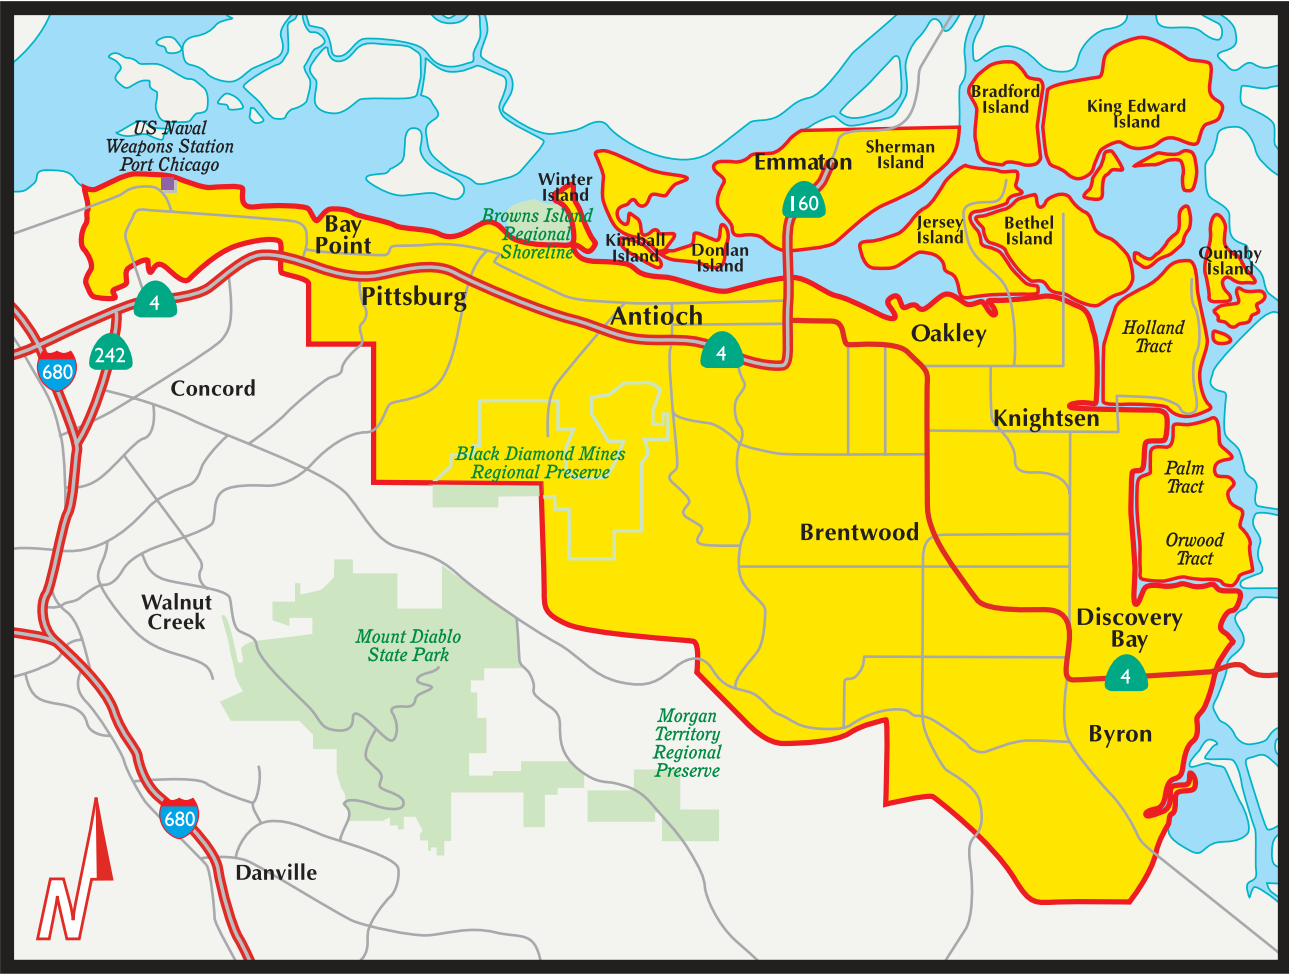

Contra Costa County East

Population* 337,855

Households* 102,490

Businesses* 8,579

Communities

- | | |
|-----------------|--------------------|
| Antioch | Jersey Island |
| Bay Point | Kimball Island |
| Bethel Island | King Edward Island |
| Bradford Island | Knightsen |
| Brentwood | Oakley |
| Byron | Pittsburg |
| Discovery Bay | Quimby Island |
| Donlan Island | Sherman Island |
| Emmaton | Winter Island |

Zip Codes

- | | |
|-------|-------|
| 94505 | 94531 |
| 94509 | 94548 |
| 94511 | 94561 |
| 94513 | 94565 |
| 94514 | |

Distribution Area

The Valley Yellow Pages is delivered door-to-door, free of charge, to businesses and households throughout the Contra Costa County East distribution area.

Boundary areas as shown are approximate (Map not to scale)

Local Search Association Publisher Code 0636
Local Search Association Directory Code 101819

*Data obtained from *Claritas Inc., 2016
DST00006-09936-18OCT16-ECON17