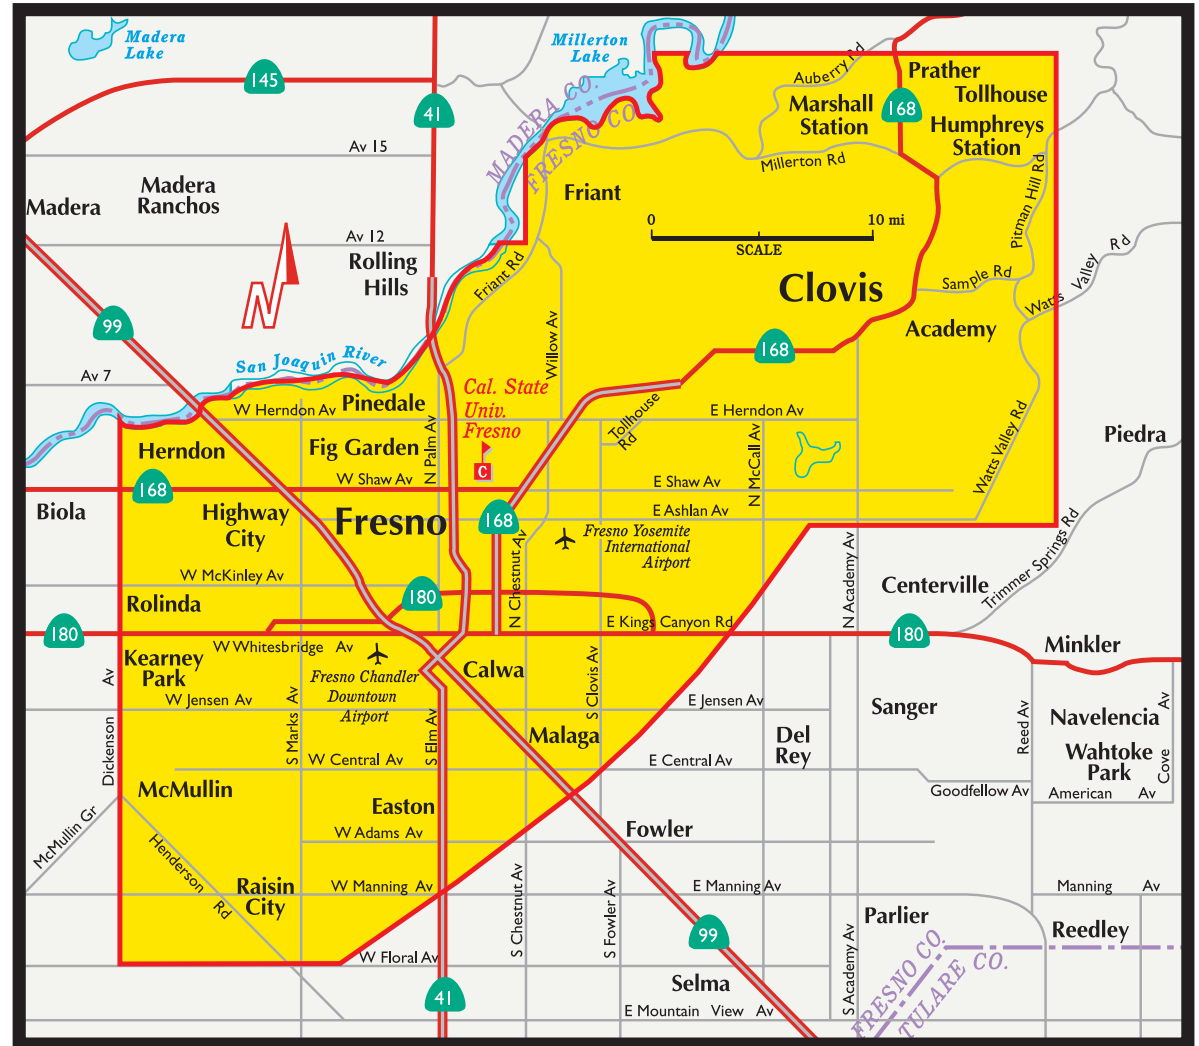

Fresno-Clovis

Population* 729,644

Households* 235,342

Businesses* 27,325

Communities

- | | |
|-------------------|------------------|
| Academy | Kearney Park |
| Calwa | Malaga |
| Clovis | Marshall Station |
| Easton | McMullin |
| Fig Garden | Pinedale |
| Fresno | Prather |
| Friant | Raisin City |
| Herndon | Rolinda |
| Highway City | Tollhouse |
| Humphreys Station | |

Zip Codes

- | | |
|-------|-------|
| 93611 | 93710 |
| 93612 | 93711 |
| 93613 | 93720 |
| 93619 | 93721 |
| 93626 | 93722 |
| 93650 | 93723 |
| 93651 | 93725 |
| 93652 | 93726 |
| 93667 | 93727 |
| 93701 | 93728 |
| 93702 | 93730 |
| 93703 | 93737 |
| 93704 | 93740 |
| 93705 | 93741 |
| 93706 | |

Distribution Area

The Valley Yellow Pages is delivered door-to-door, free of charge, to businesses and households throughout the Fresno-Clovis distribution area.

Boundary areas as shown are approximate (Map not to scale)