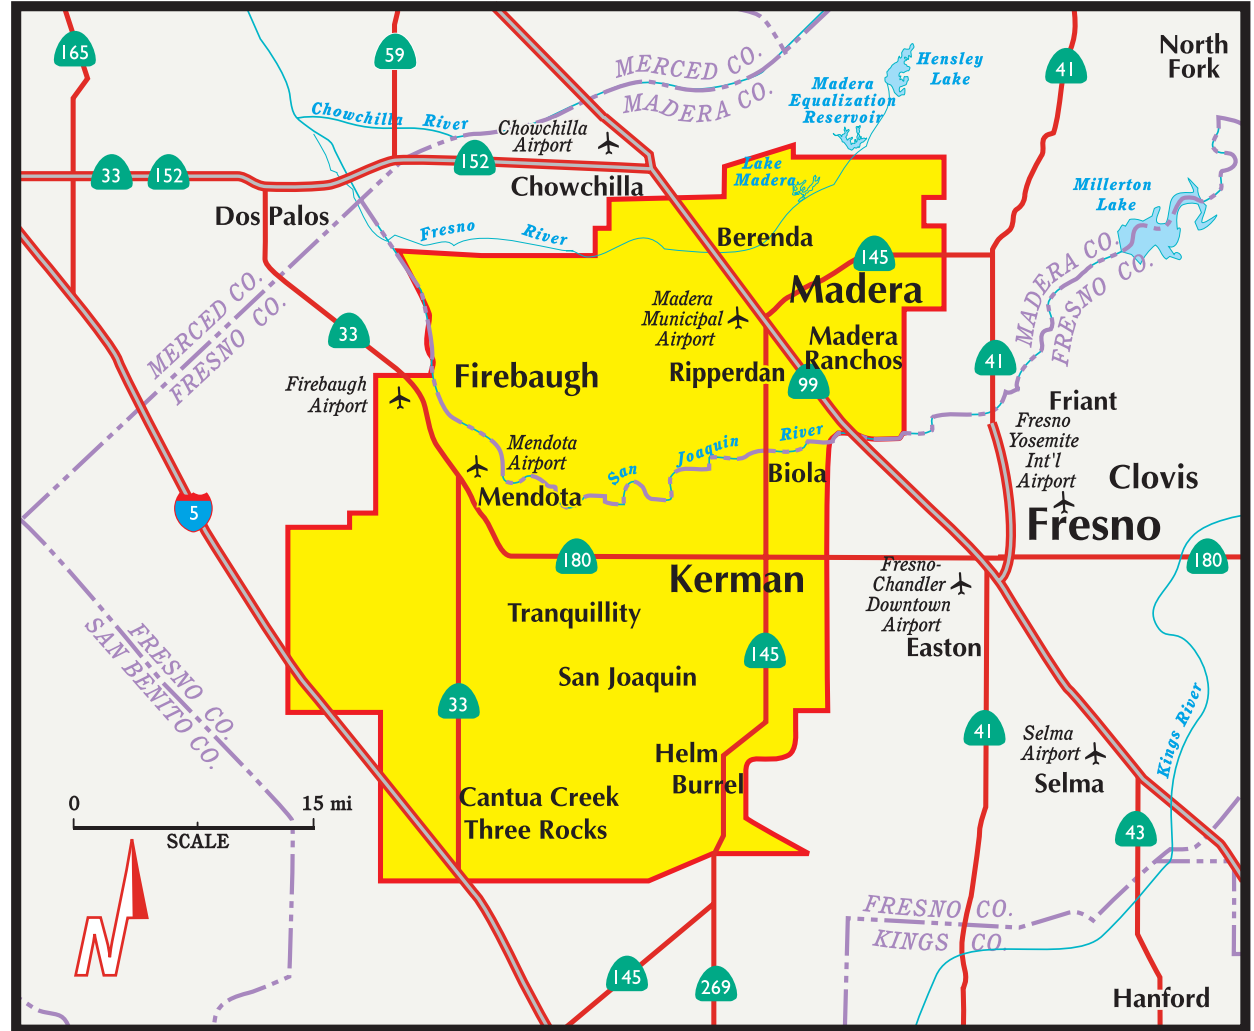

Madera, Kerman, & Firebaugh

Population* 156,253

Households* 40,625

Businesses* 4,039

Communities

Berenda	Madera Ranchos
Biola	Mendota
Cantua Creek	Rippperdan
Firebaugh	San Joaquin
Helm	Three Rocks
Kerman	Tranquillity
Madera	

Zip Codes

93606	93637
93608	93638
93622	93639
93627	93640
93630	93660
93636	93668

Distribution Area

The Valley Yellow Pages is delivered door-to-door, free of charge, to businesses and households throughout the Madera, Kerman, & Firebaugh distribution area.