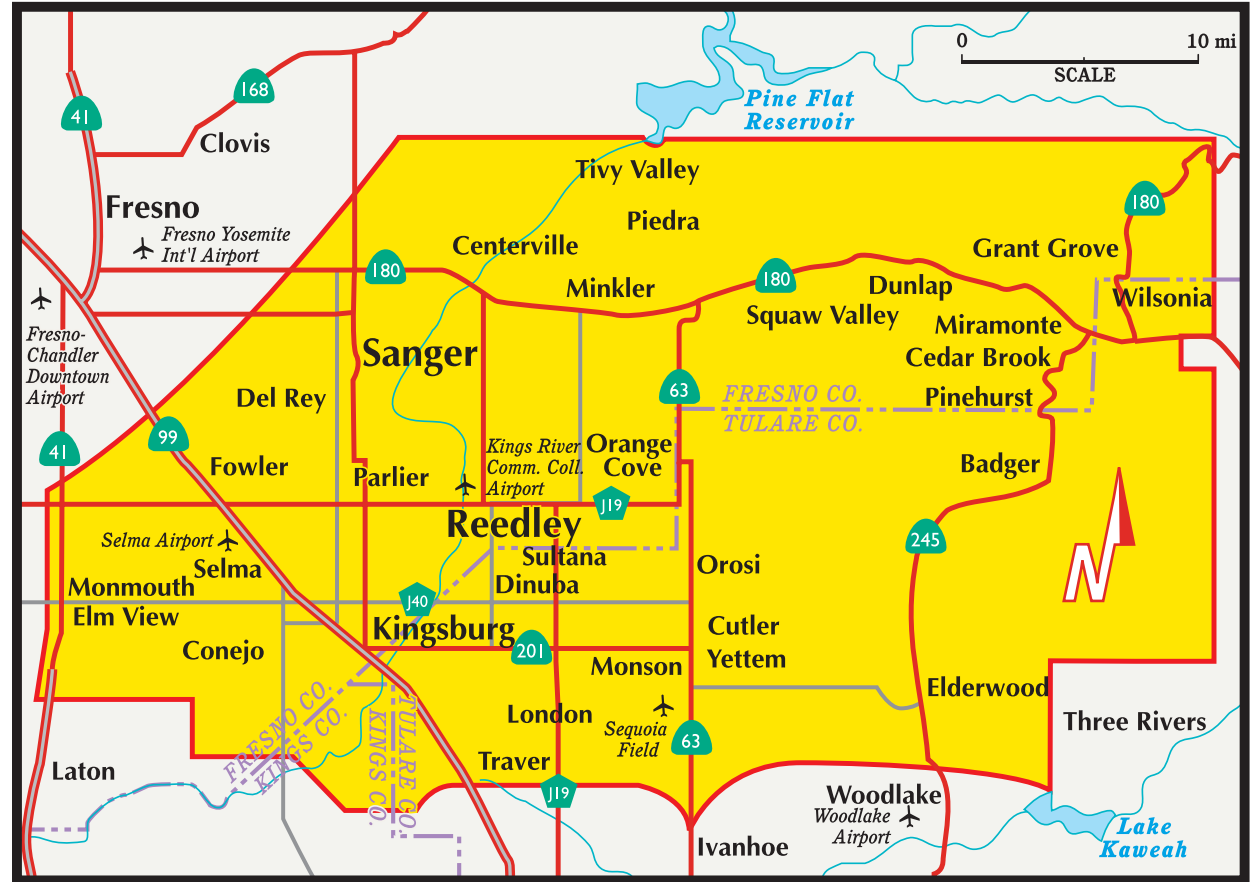

Sanger, Reedley, Selma, Dinuba, & Kingsburg

Population* 211,934

Households* 55,149

Businesses* 5,172

Communities

- | | |
|-------------|--------------|
| Badger | Monmouth |
| Cedar Brook | Monson |
| Centerville | Orange Cove |
| Conejo | Orosi |
| Cutler | Parlier |
| Del Rey | Piedra |
| Dinuba | Pinehurst |
| Dunlap | Reedley |
| Elderwood | Sanger |
| Elm View | Selma |
| Fowler | Squaw Valley |
| Grant Grove | Sultana |
| Hume | Tivy Valley |
| Kingsburg | Traver |
| London | Wilsonia |
| Minkler | Yetttem |
| Miramonte | |

Zip Codes

- | | |
|-------|-------|
| 93603 | 93647 |
| 93615 | 93648 |
| 93616 | 93649 |
| 93618 | 93654 |
| 93621 | 93657 |
| 93625 | 93662 |
| 93628 | 93666 |
| 93631 | 93673 |
| 93641 | 93675 |
| 93646 | |

Distribution Area

The Valley Yellow Pages is delivered door-to-door, free of charge, to businesses and households throughout the Sanger, Reedley, Selma, Dinuba, & Kingsburg distribution area.

Boundary areas as shown are approximate (Map not to scale)