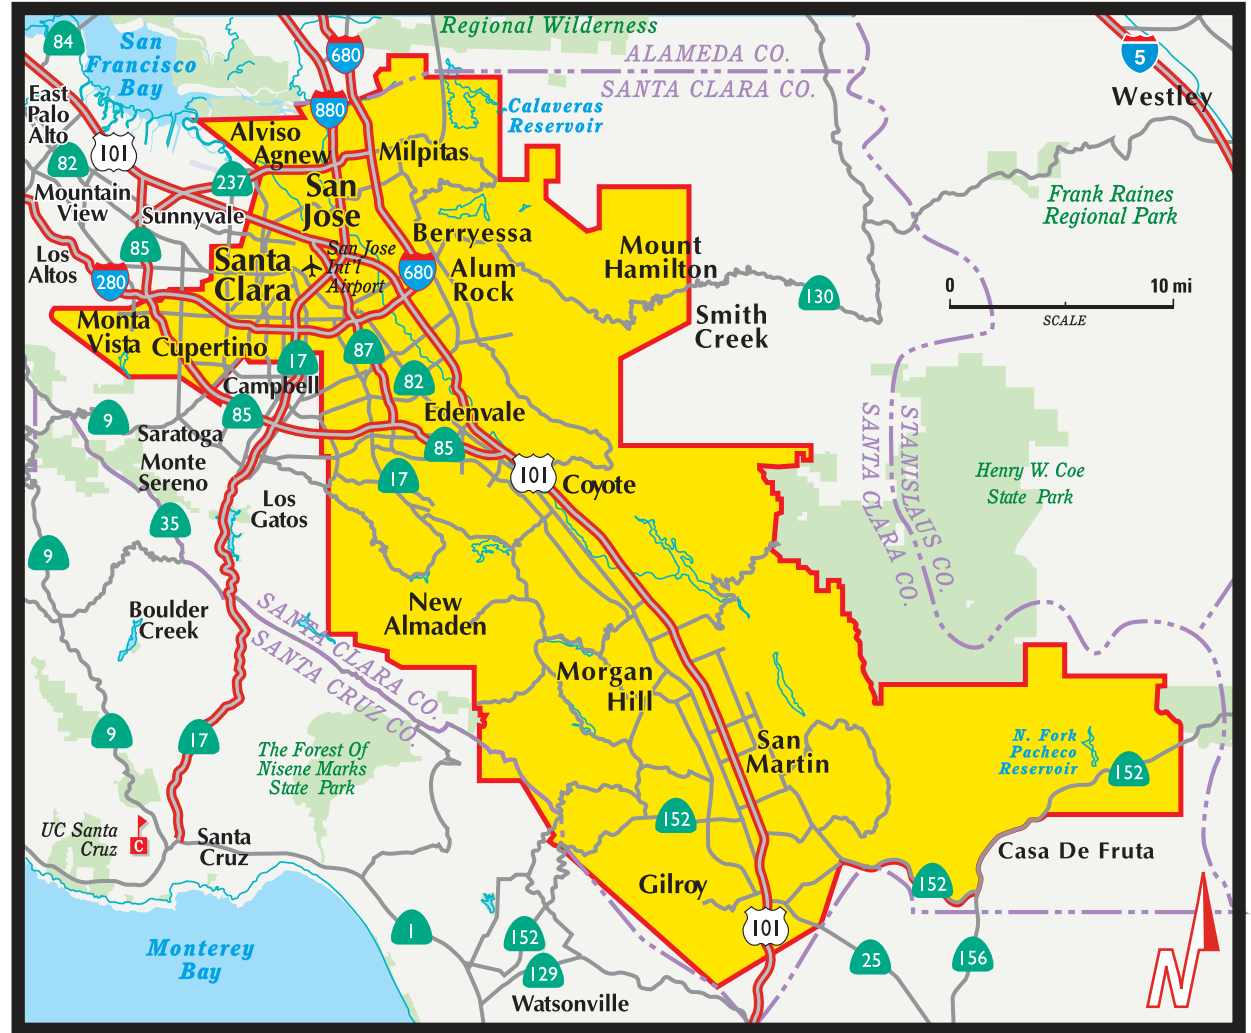

San Jose & Santa Clara

Population* 1,375,937

Households* 441,587

Businesses* 47,451

Communities

- | | |
|-----------|----------------|
| Agnew | Milpitas |
| Alum Rock | Monta Vista |
| Alviso | Morgan Hill |
| Berryessa | Mount Hamilton |
| Coyote | New Almaden |
| Cupertino | San Jose |
| Edenvale | San Martin |
| Gilroy | Santa Clara |

Zip Codes

- | | | |
|-------|-------|-------|
| 95002 | 95112 | 95128 |
| 95013 | 95113 | 95129 |
| 95014 | 95116 | 95131 |
| 95020 | 95117 | 95132 |
| 95035 | 95118 | 95133 |
| 95037 | 95119 | 95134 |
| 95046 | 95120 | 95135 |
| 95050 | 95121 | 95136 |
| 95051 | 95122 | 95138 |
| 95053 | 95123 | 95139 |
| 95054 | 95125 | 95140 |
| 95110 | 95126 | 95141 |
| 95111 | 95127 | 95148 |

Distribution Area

The Valley Yellow Pages is delivered door-to-door, free of charge, to businesses and households throughout the San Jose & Santa Clara distribution area.

Boundary areas as shown are approximate (Map not to scale)