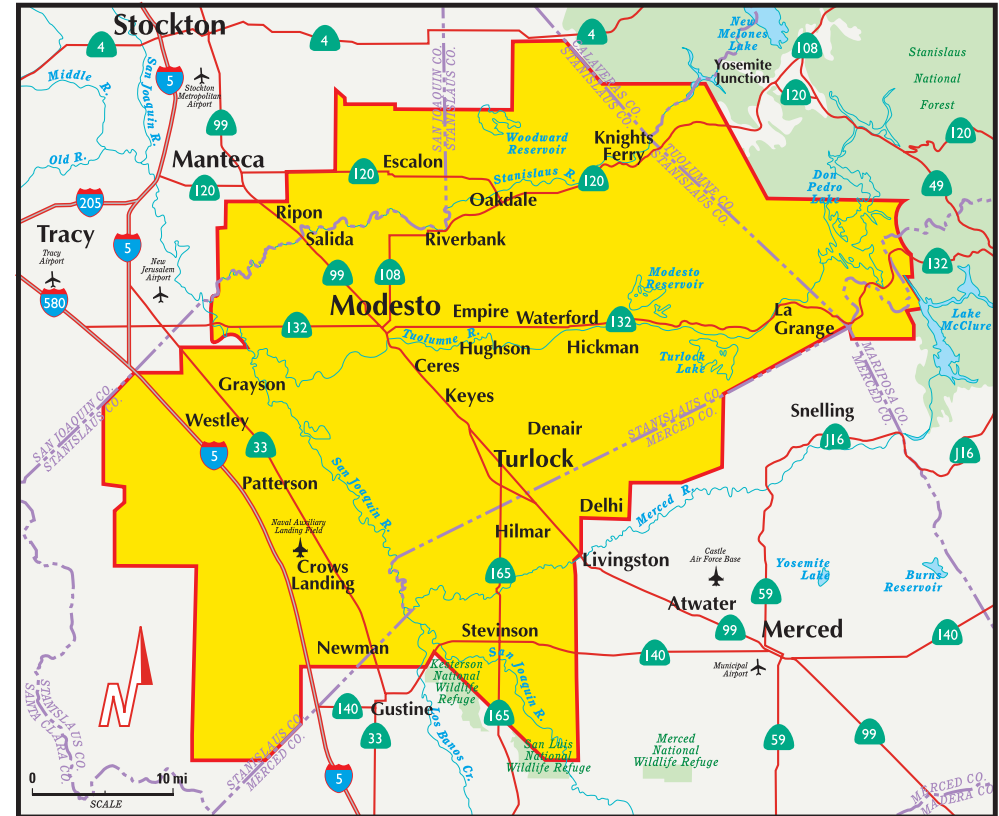

# Stanislaus County

**Population\*** 614,588

**Households\*** 195,888

**Businesses\*** 22,490

## Communities

- |               |           |
|---------------|-----------|
| Ceres         | La Grange |
| Crows Landing | Modesto   |
| Delhi         | Newman    |
| Denair        | Oakdale   |
| Empire        | Patterson |
| Escalon       | Ripon     |
| Grayson       | Riverbank |
| Gustine       | Salida    |
| Hickman       | Stevinson |
| Hilmar        | Turlock   |
| Hughson       | Waterford |
| Keyes         | Westley   |
| Knights Ferry |           |

## Zip Codes

- |       |       |       |       |
|-------|-------|-------|-------|
| 95307 | 95324 | 95356 | 95368 |
| 95313 | 95326 | 95357 | 95374 |
| 95315 | 95328 | 95358 | 95380 |
| 95316 | 95329 | 95360 | 95382 |
| 95319 | 95350 | 95361 | 95386 |
| 95320 | 95351 | 95363 | 95387 |
| 95322 | 95354 | 95366 |       |
| 95323 | 95355 | 95367 |       |

## Distribution Area

The Valley Yellow Pages is delivered door-to-door, free of charge, to businesses and households throughout the Stanislaus County distribution area.

Boundary areas as shown are approximate (Map not to scale)