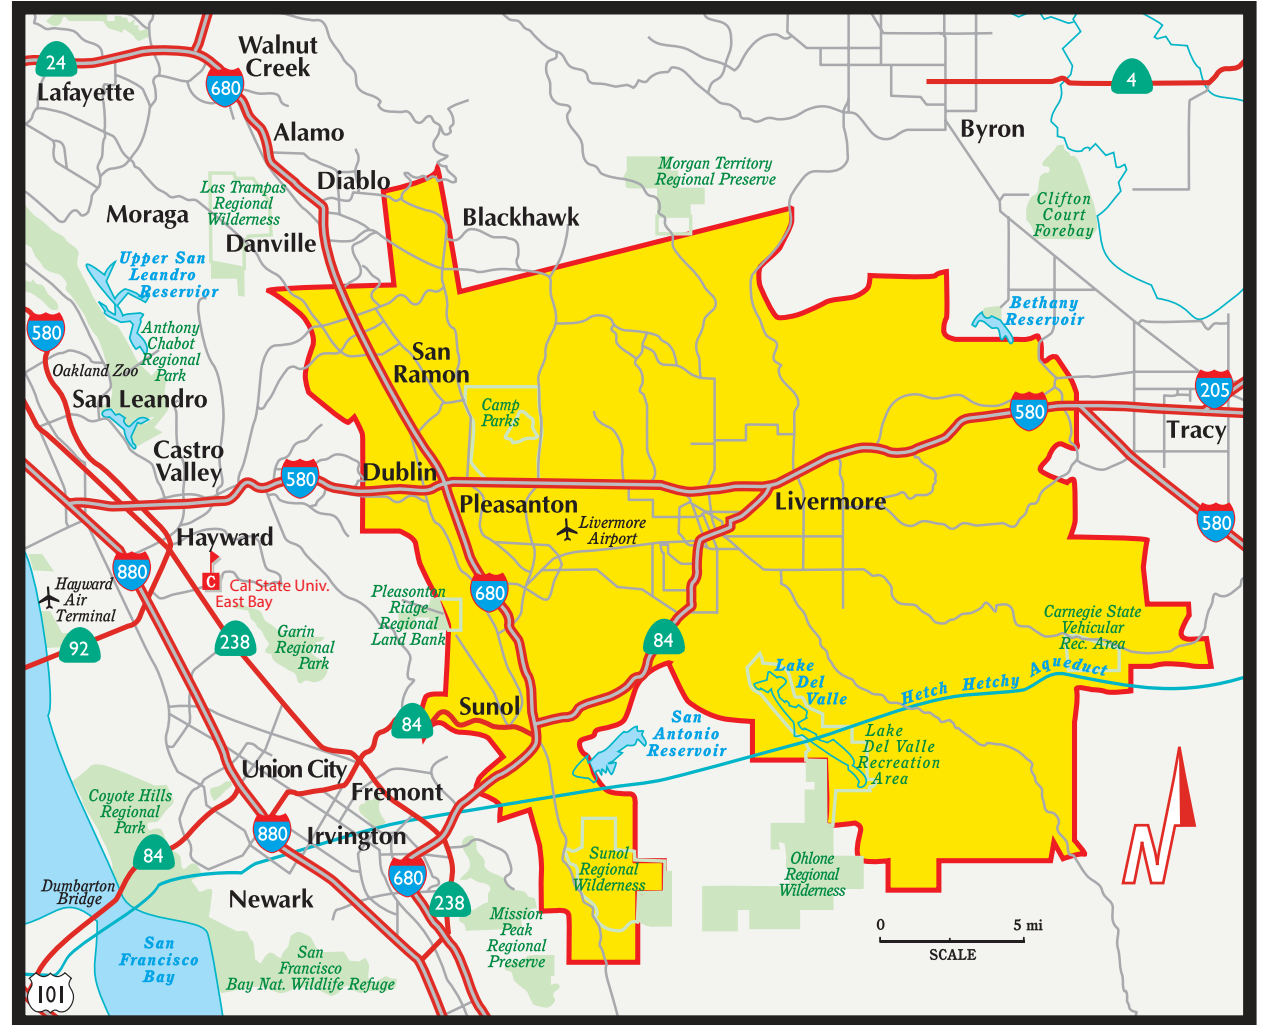

# Tri-Valley

**Population\*** 315,773

**Households\*** 109,876

**Businesses\*** 16,839

## Communities

Dublin  
Livermore  
Pleasanton  
San Ramon  
Sunol

## Zip Codes

94550  
94551  
94566  
94568  
94582  
94583  
94586  
94588

## Distribution Area

The Valley Yellow Pages is delivered door-to-door, free of charge, to businesses and households throughout the Tri-Valley distribution area.

 Boundary areas as shown are approximate (Map not to scale)