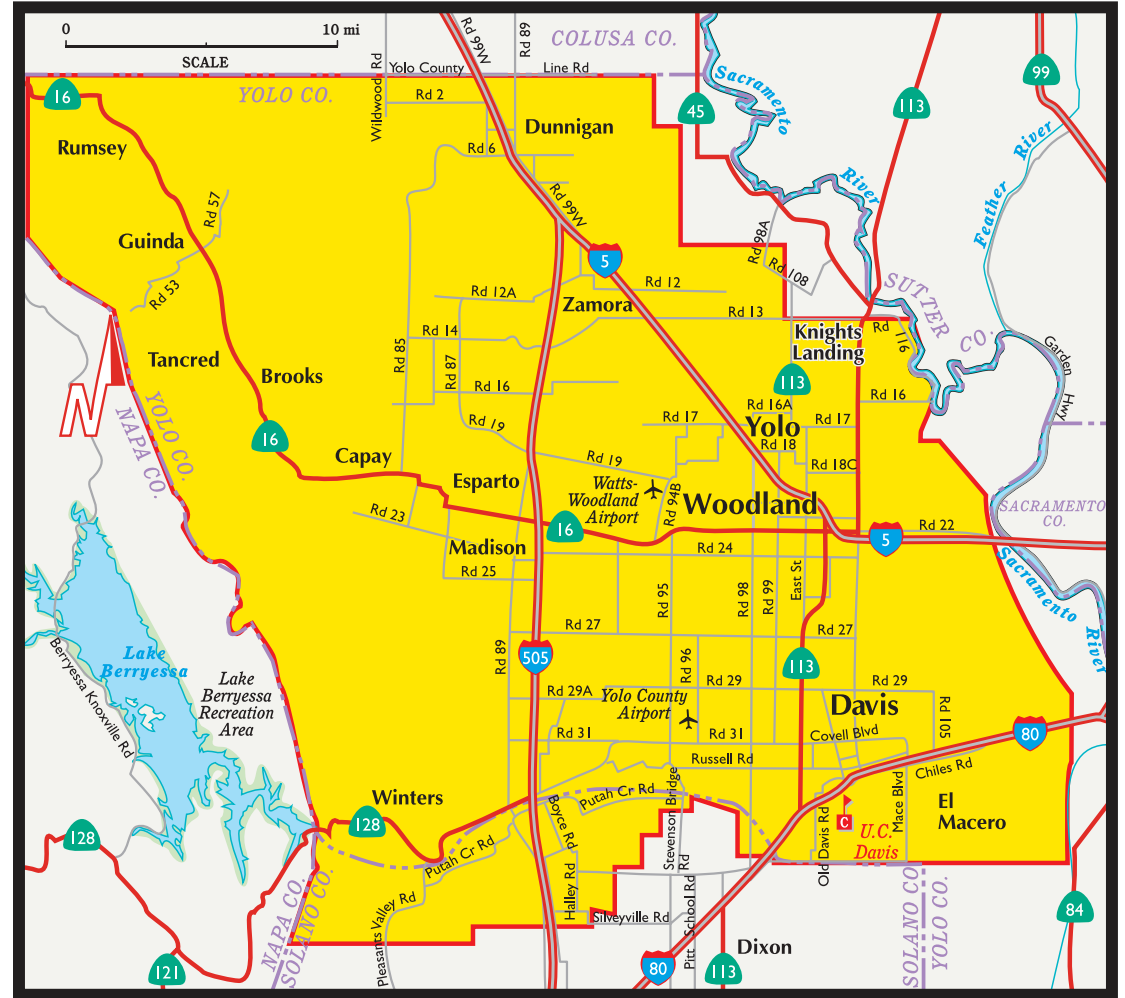

# Yolo County

**Population\*** 161,528

**Households\*** 56,490

**Businesses\*** 5,981

## Communities

Brooks	Madison
Capay	Winters
Davis†	Woodland
Dunnigan	Yolo
El Macero	Zamora
Esparto	
Guinda	

## Zip Codes

95606	95618	95679	95698
95607	95627	95694	95776
95616	95637	95695	95937
95617	95653	95697	

## Distribution Area

The Valley Yellow Pages is delivered door-to-door, free of charge, to businesses and households throughout the Yolo County distribution area.

Boundary areas as shown are approximate (Map not to scale)