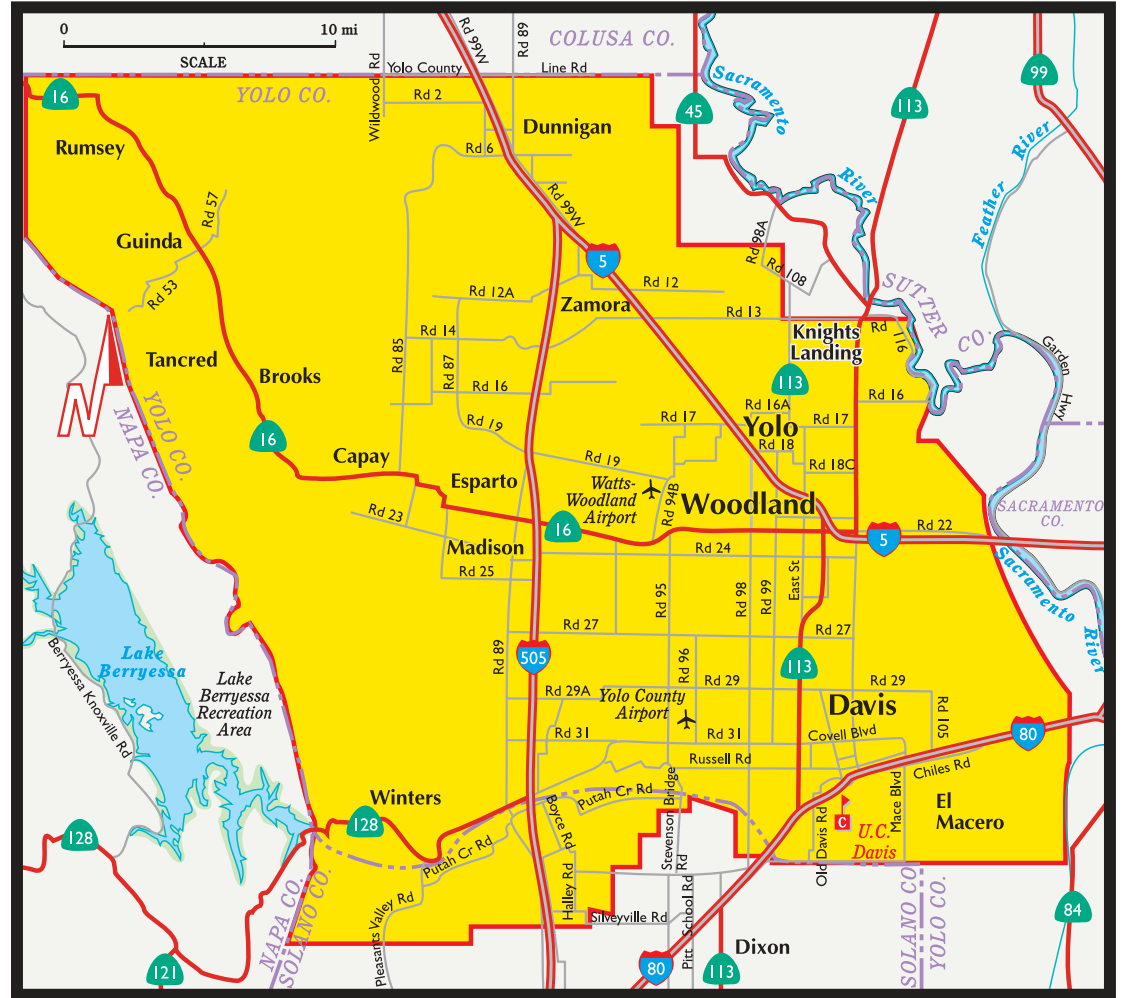

Yolo County

Population* 156,309

Households* 55,514

Businesses* 5,696

Communities

Brooks	Madison
Capay	Knights Landing†
Davis†	Winters
Dunnigan	Woodland
El Macero	Yolo
Esparto	Zamora
Guinda	

Zip Codes

95606	95618†	95653	95697
95607	95627	95679	95698
95616	95637	95694	95776
95617	95645†	95695	95937

Distribution Area

The Valley Yellow Pages is delivered door-to-door, free of charge, to businesses and households throughout the Yolo County distribution area.

Boundary areas as shown are approximate (Map not to scale)